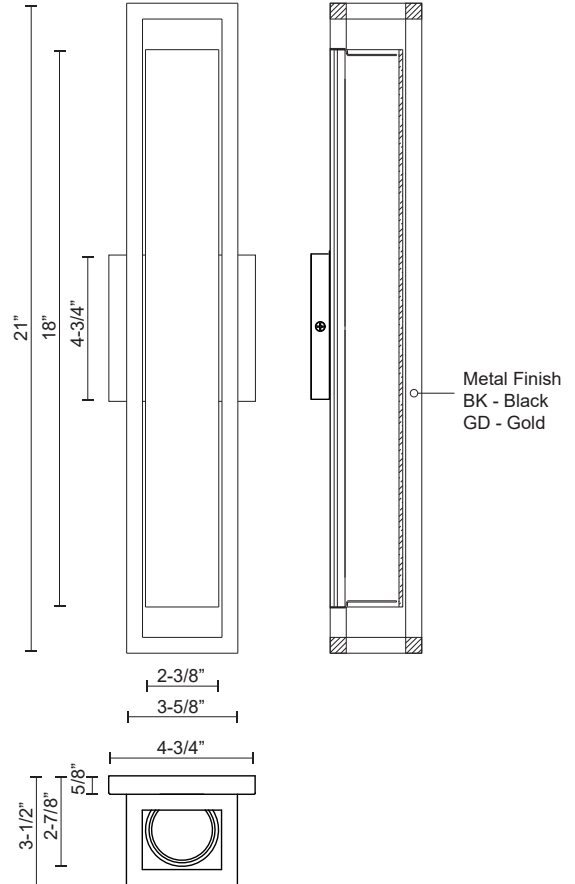

LOCHWOOD WS83421

WALL

PROJECT

WS83421-GD
Gold

WS83421-BK
Black

SPECIFICATION DETAILS

Fixture Dimensions	W3-5/8" x H21" x E3-1/2"
Light Source	AC LED Module
Wattage	22W
Total Lumens	1600lm
Delivered Lumens	BK-1091lm; GD-1241lm;
Voltage	120V
Color Temperature	3000K
CRI (Ra)	90CRI
Optional Color Temps	2700K - 5000K Available, Minimum Order Quantities Apply
LED Rated Life	50,000 hours
Dimming	100% - 10%, ELV Dimmer (Not Included)
Glass Details	Opal Glass
ADA Compliant	Yes
Location	Dry
Mounting Style	All Orientation; Wall;
CEC Title 24 JA8	Yes, JA8-2022
Energy Star Certified	Energy Star Compliant
Canopy Dimensions	W4-3/4"x H4-3/4"x E5/8"
Paint Finish	BK01

* For custom options, consult factory for details.

* For warranty information, please visit www.kuzcolighting.com/warranty

DESCRIPTION

Square powder-coated steel frame. Extruded aluminum heatsink mounted to square wall plate. Cylindrical opal glass diffuser. Outward emitting wall light. Custom options available.